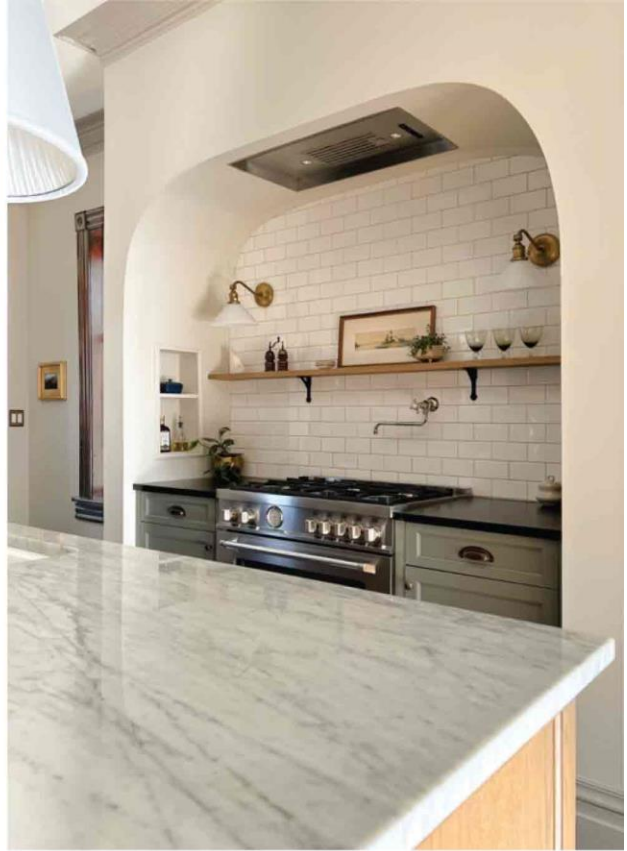

DTC Concealed Under Mount Drawer Glides with Soft Close

3/4" Thick Plywood Box and Shelves

Predrilled Pin Holes and Metal Shelf Pins

DTC Adjustable Soft Close Hinges

FRAMELESS CABINET

Cabinet Construction

1. Full overlay panel, 3/4 inch solid wood
2. 6-way adjustable European-style hinge with soft-close feature
3. 3/4 inch cabinet-grade plywood shelving with front edge banding
4. Dovetail drawers with solid wood on all sides
5. Concealed under-mount full extension drawer glides with soft-close feature
6. 1/2 inch cabinet-grade plywood box
7. UV coated natural plywood on interior