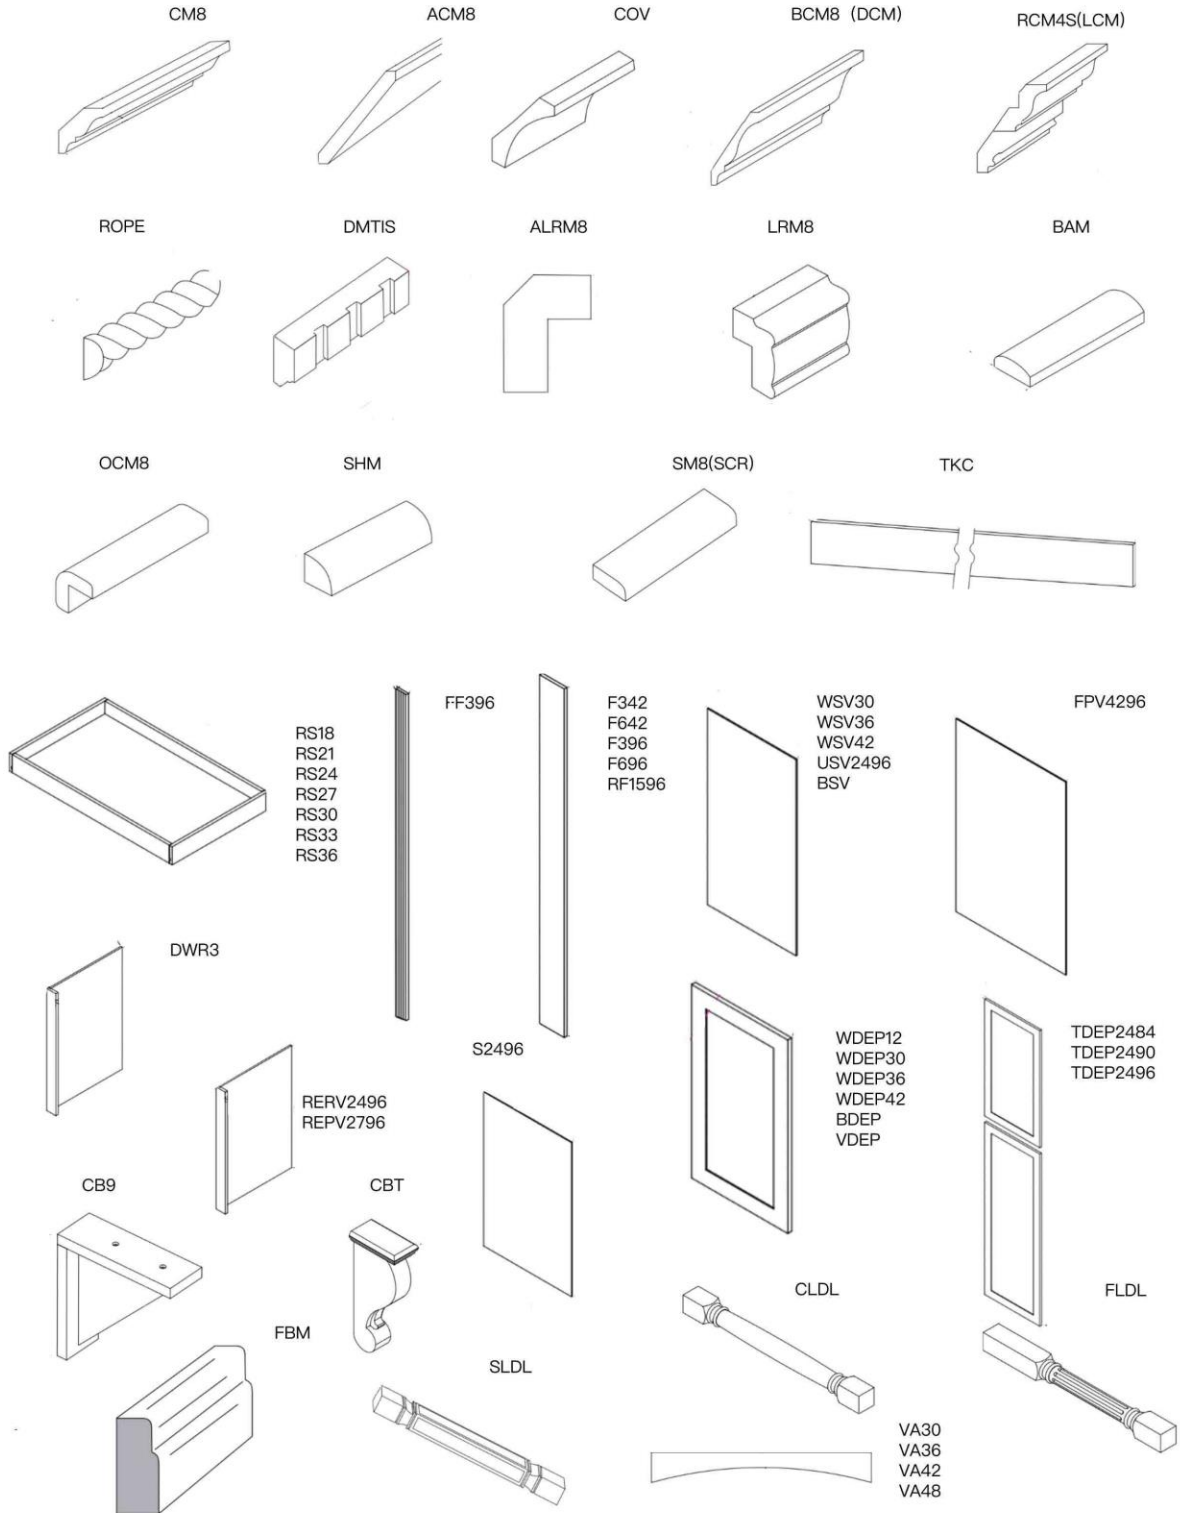

VS27 (ONLY ONE DRAWER FACE)

VS30
VS33
VS36
VS24

VKD36

3VDB12
3VDB15
3VDB18
3VDB21
3VDB24

V36TDR
V36TDL
V42TDL
V42TDR

V30TDL
V30TDR
V33TDL
V33TDR

V3021DL
V3021DR

VSD36
VSD42
VSD48

VSD48-4DR

V3621DL
V3621DR

Framed Cabinets

Frameless Cabinets

FHB09 FHB24 FHB36
FHB18 FHB30

VS24(ONE DRAWER FACE)
VS27(ONE DRAWER FACE)
VS30
VS36

3VDB12
3VDB15
3VDB18

V30TDL
V30TDR